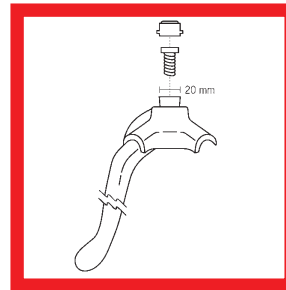

- BICYCLE STAND
- FIETSSTANDAARD
- FAHRRADSTÄNDER
- BÉQUILLE DE VÉLO

**EASY**STAND  
by Spanninga

- BICYCLE STAND
- FIETSSTANDAARD
- FAHRRADSTÄNDER
- BÉQUILLE DE VÉLO

#### TECHNICAL FEATURES:

- Quality stand;
- Heavy duty construction (made of steel);
- Stainless steel spring;
- To mount on the frame (different sizes available);
- Black plastic cover and powder coating;
- 1 year guarantee.